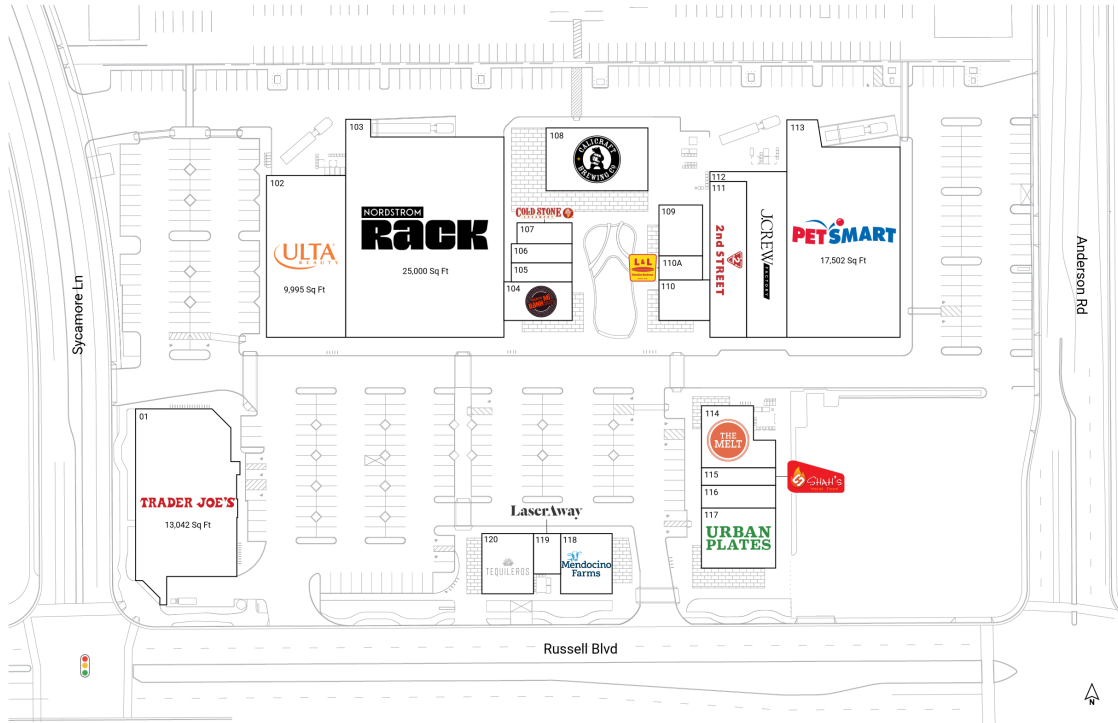

The Davis Collection

835-885 Russell Blvd | Davis, CA 95616

Yolo County | Sacramento-Roseville-Folsom, CA | 102,766 Sq Ft

38.5472, -121.7604

Current Tenants Space size listed in square feet

01	Trader Joe's	13,042
102	ULTA Beauty	9,995
103	Nordstrom Rack	25,000
104	Paris Banh Mi Cafe Bakery	2,000
105	The Old Teahouse	900
106	Fluffy Fluffy Dessert Cafe	900
107	Cold Stone Creamery	900
108	Calicraft Brewing Co.	4,000
109	Good Friends Hawaiian Poke	1,730
110	Chocolate Fish Coffee Davis	1,300
110A	L&L Hawaiian Barbecue	1,186
111	2nd Street USA	4,562
112	J.Crew Factory	5,271
113	PetSmart	17,502
114	The Melt	3,000
115	Shah's Halal Food	1,016
116	88 Bao Bao	1,310
117	Urban Plates	3,500
118	Mendocino Farms	2,420
119	LaserAway	1,800
120	Tequileros Taqueria	1,432

This site plan is for illustrative and information purposes only, showing the general layout of the shopping center; and is not a legal survey. Brixmor makes no representation or warranty that the shopping center is exactly as depicted as site conditions and tenant mix are subject to change over time.